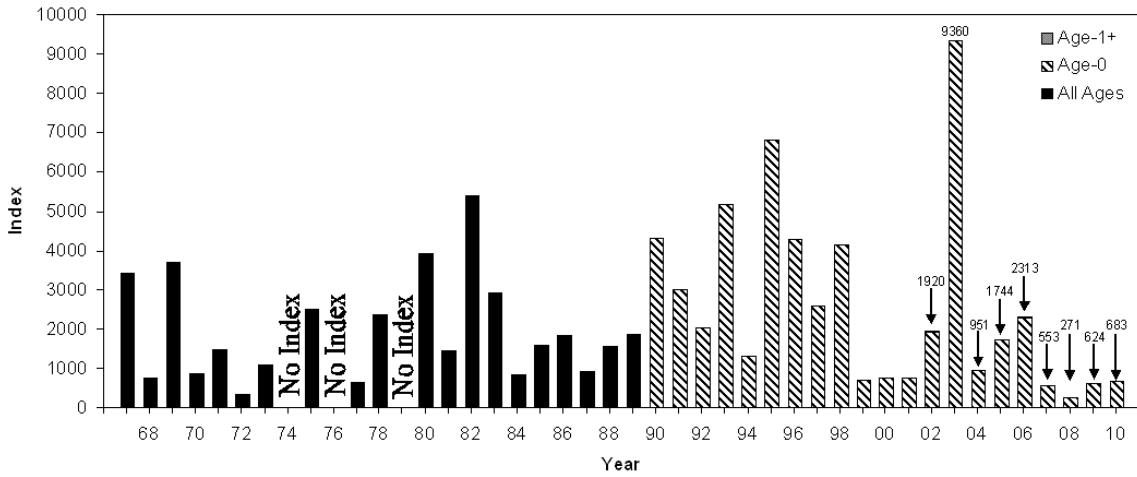

Age-0 Striped Bass Indices From 1967-2010

Delta Smelt Indices From 1967-2010

Longfin Smelt Indices From 1967-2010

American Shad Indices From 1967-2010

Splittail Indices From 1967-2010

Threadfin Shad Indices From 1967-2010