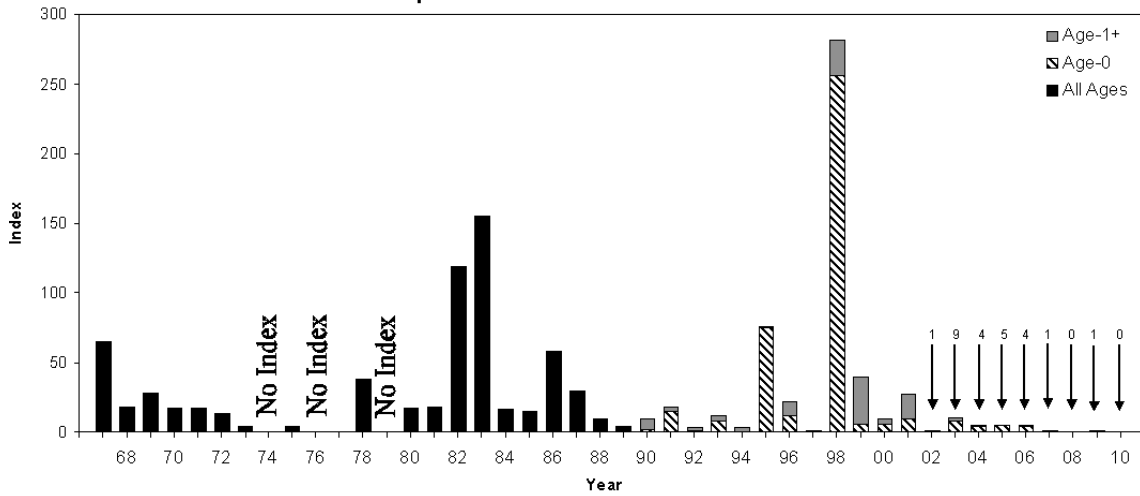

Age-0 Striped Bass Indices From 1967-2010

Delta Smelt Indices From 1967-2010

Longfin Smelt Indices From 1967-2010

American Shad Indices From 1967-2010

Splittail Indices From 1967-2010

Threadfin Shad Indices From 1967-2010