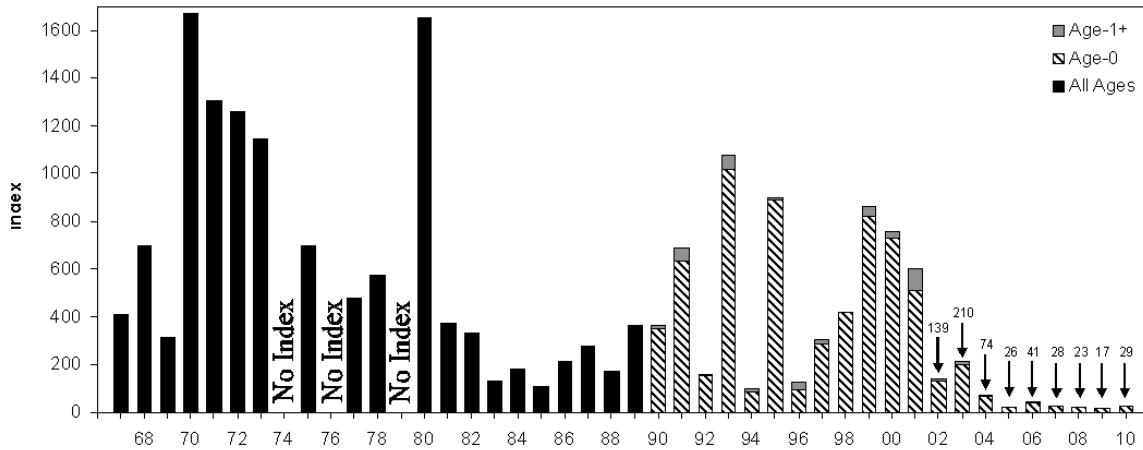

Age-0 Striped Bass Indices From 1967-2010

Delta Smelt Indices From 1967-2010

Longfin Smelt Indices From 1967-2010

American Shad Indices From 1967-2010

Splittail Indices From 1967-2010

Threadfin Shad Indices From 1967-2010