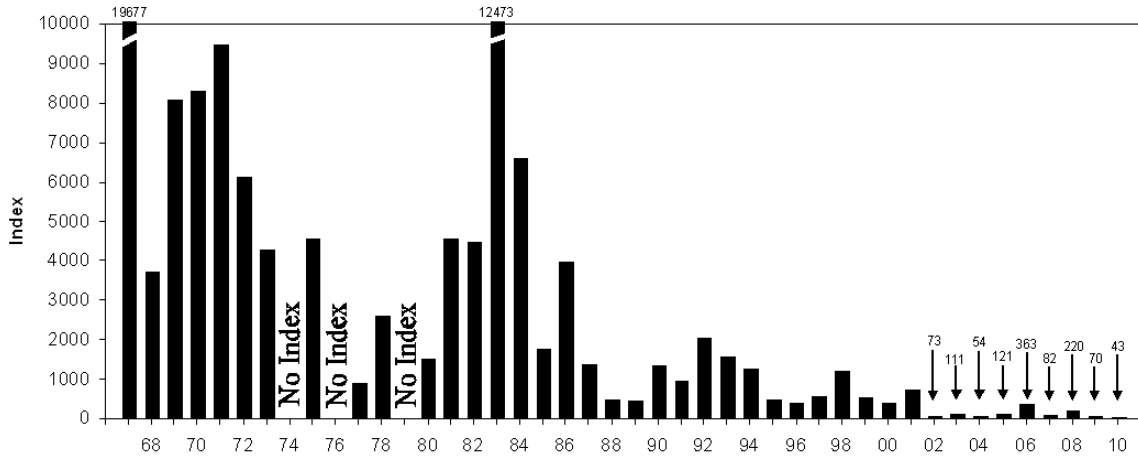

Age-0 Striped Bass Indices From 1967-2010

Delta Smelt Indices From 1967-2010

Longfin Smelt Indices From 1967-2010

American Shad Indices From 1967-2010

Splittail Indices From 1967-2010

Threadfin Shad Indices From 1967-2010