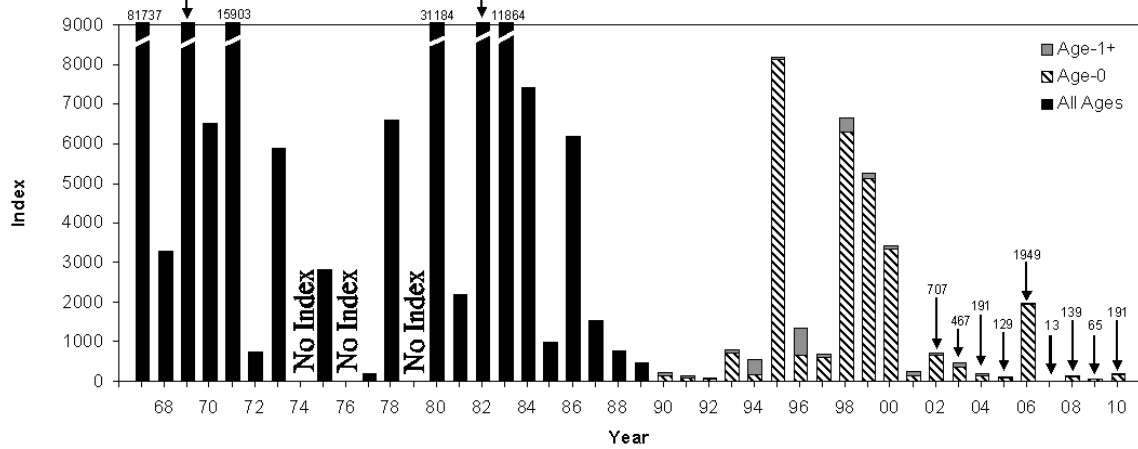

Age-0 Striped Bass Indices From 1967-2010

Delta Smelt Indices From 1967-2010

Longfin Smelt Indices From 1967-2010

American Shad Indices From 1967-2010

Splittail Indices From 1967-2010

Threadfin Shad Indices From 1967-2010