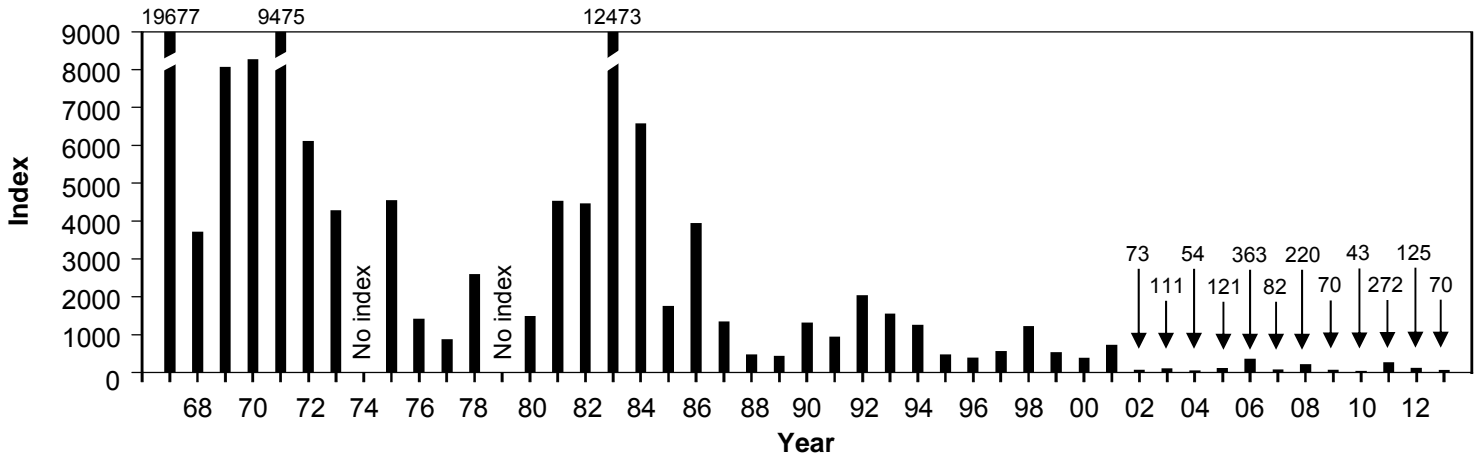

Figure 2. Delta Smelt FMWT annual abundance indices, 1967-2013.

Figure 3. Age-0 Striped Bass FMWT annual abundance indices, 1967-2013.

Figure 4. Longfin Smelt FMWT annual abundance indices, 1967-2013.

Figure 5. Threadfin Shad FMWT annual abundance indices, 1967-2013.

Figure 6. American Shad FMWT annual abundance indices, 1967-2013.