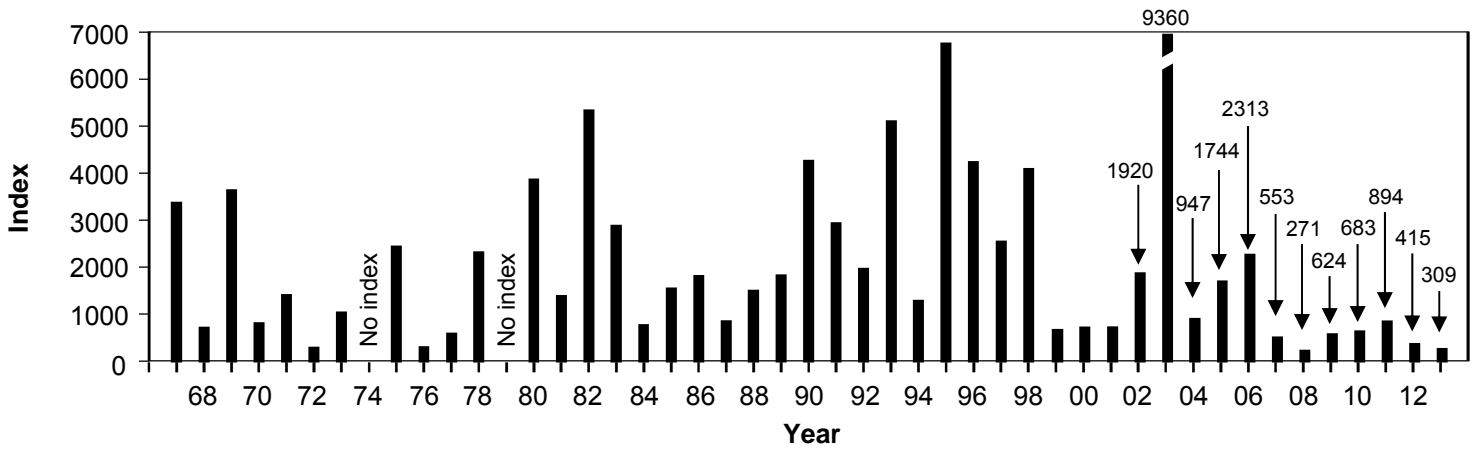

Figure 2. Delta Smelt FMWT annual abundance indices, 1967-2013.

Figure 3. Age-0 Striped Bass FMWT annual abundance indices, 1967-2013.

Figure 4. Longfin Smelt FMWT annual abundance indices, 1967-2013.

Figure 5. Threadfin Shad FMWT annual abundance indices, 1967-2013.

Figure 6. American Shad FMWT annual abundance indices, 1967-2013.