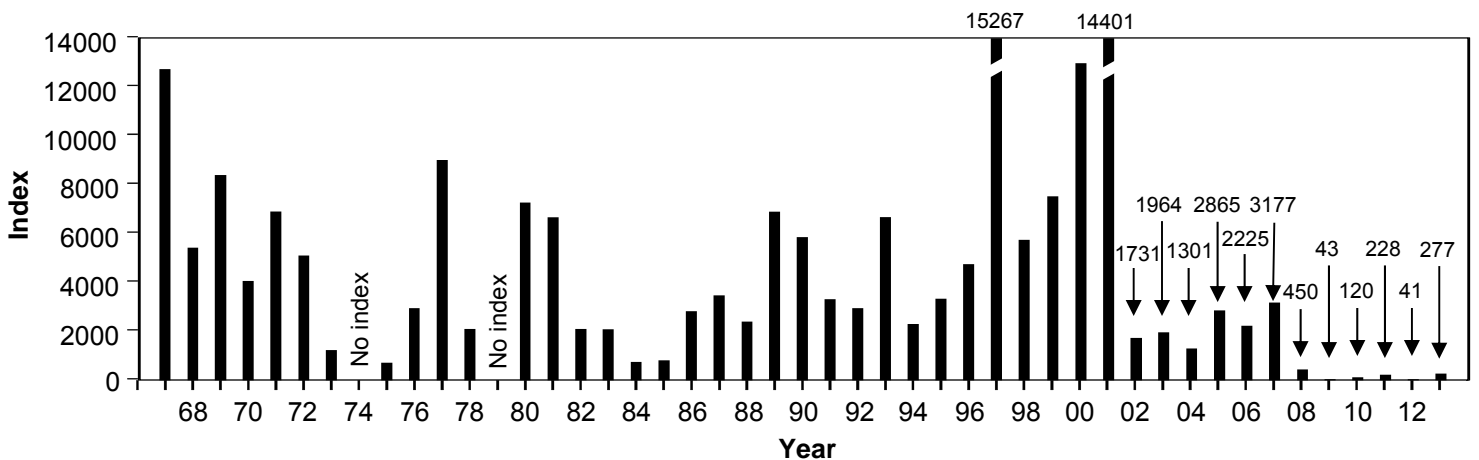

Figure 2. Delta Smelt FMWT annual abundance indices, 1967-2013.

Figure 3. Age-0 Striped Bass FMWT annual abundance indices, 1967-2013.

Figure 4. Longfin Smelt FMWT annual abundance indices, 1967-2013.

Figure 5. Threadfin Shad FMWT annual abundance indices, 1967-2013.

Figure 6. American Shad FMWT annual abundance indices, 1967-2013.