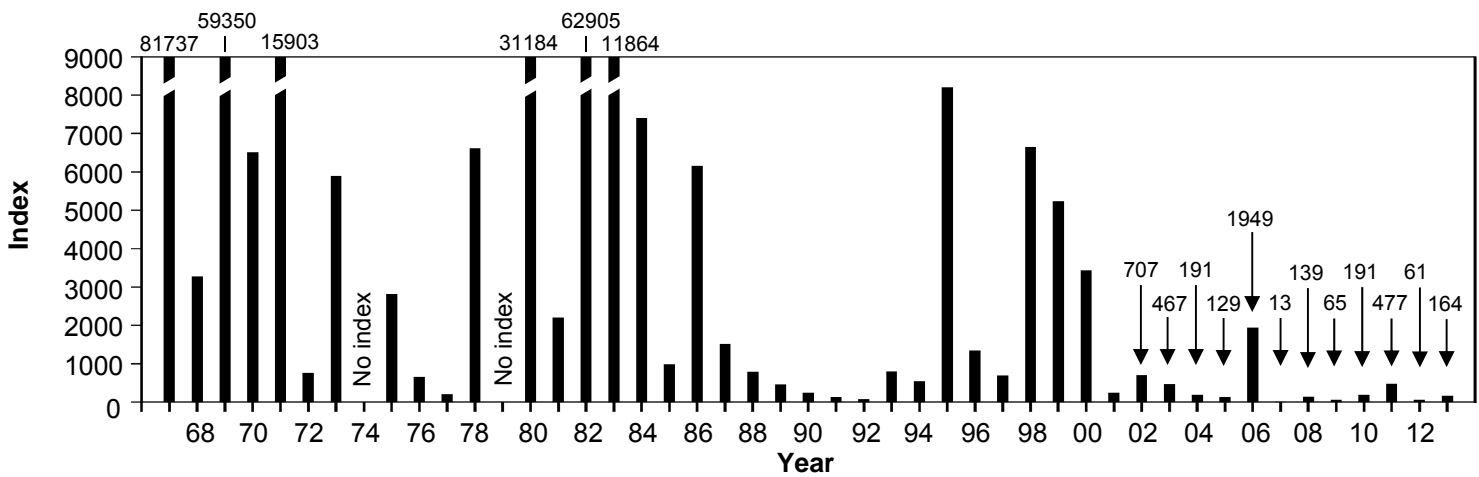

Figure 2. Delta Smelt FMWT annual abundance indices, 1967-2013.

Figure 3. Age-0 Striped Bass FMWT annual abundance indices, 1967-2013.

Figure 4. Longfin Smelt FMWT annual abundance indices, 1967-2013.

Figure 5. Threadfin Shad FMWT annual abundance indices, 1967-2013.

Figure 6. American Shad FMWT annual abundance indices, 1967-2013.